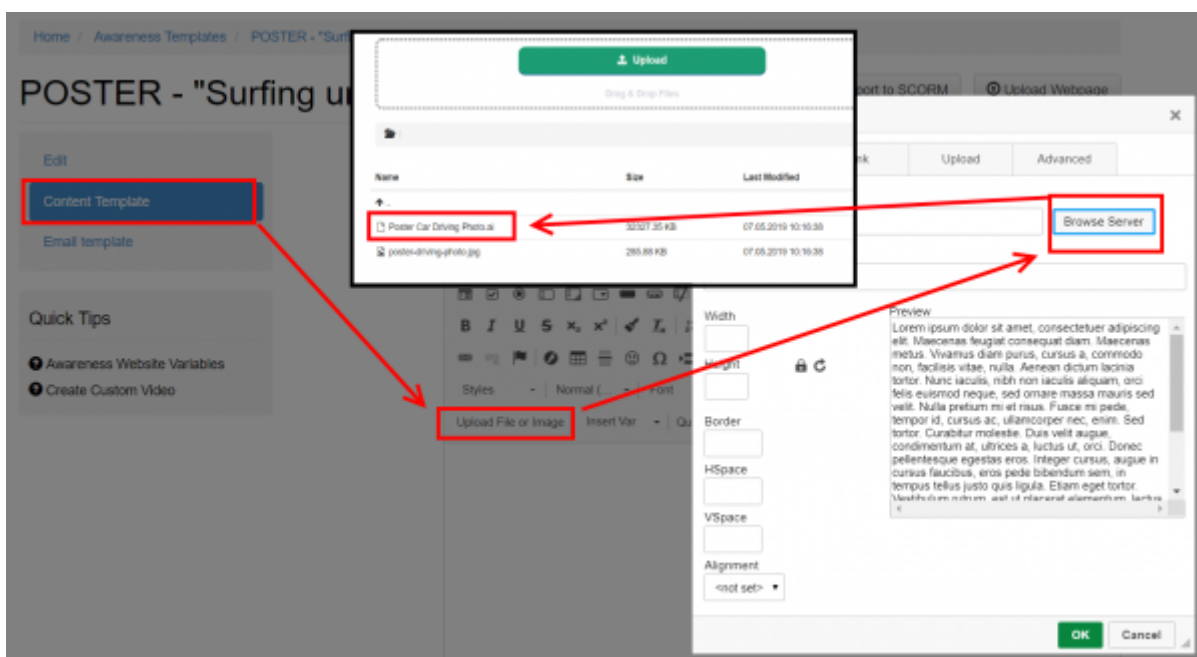

LUCY comes with a variety of different posters. Various security issues are covered. Each theme is available as a photo or as an illustration:

You can access the Adobe Illustrator File within the awareness template by clicking "Upload File or Image" -> "Browse Server":

From: <https://wiki.lucysecurity.com/> - LUCY

Permanent link: [https://wiki.lucysecurity.com/doku.php?id=create\\_a\\_poster](https://wiki.lucysecurity.com/doku.php?id=create_a_poster)

Last update: 2019/07/25 12:50