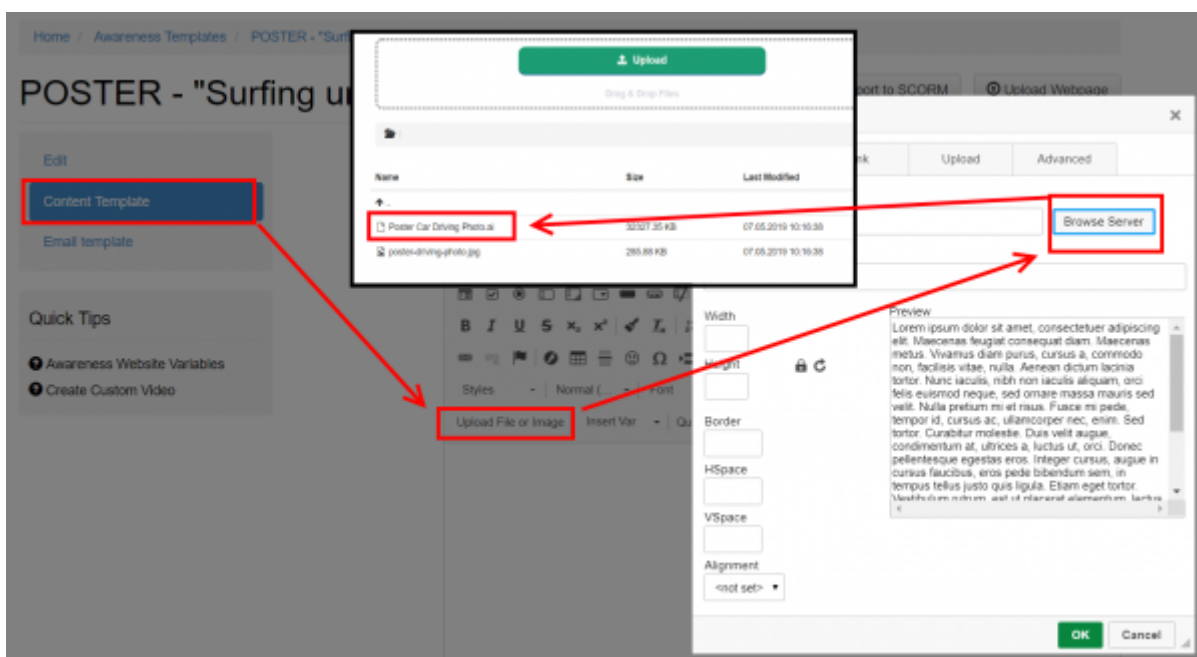

LUCY comes with a variety of different posters. Various security issues are covered. Each theme is available as a photo or as an illustration:

You can access the Adobe Illustrator File within the awareness template by clicking "Upload File or Image" -> "Browse Server":