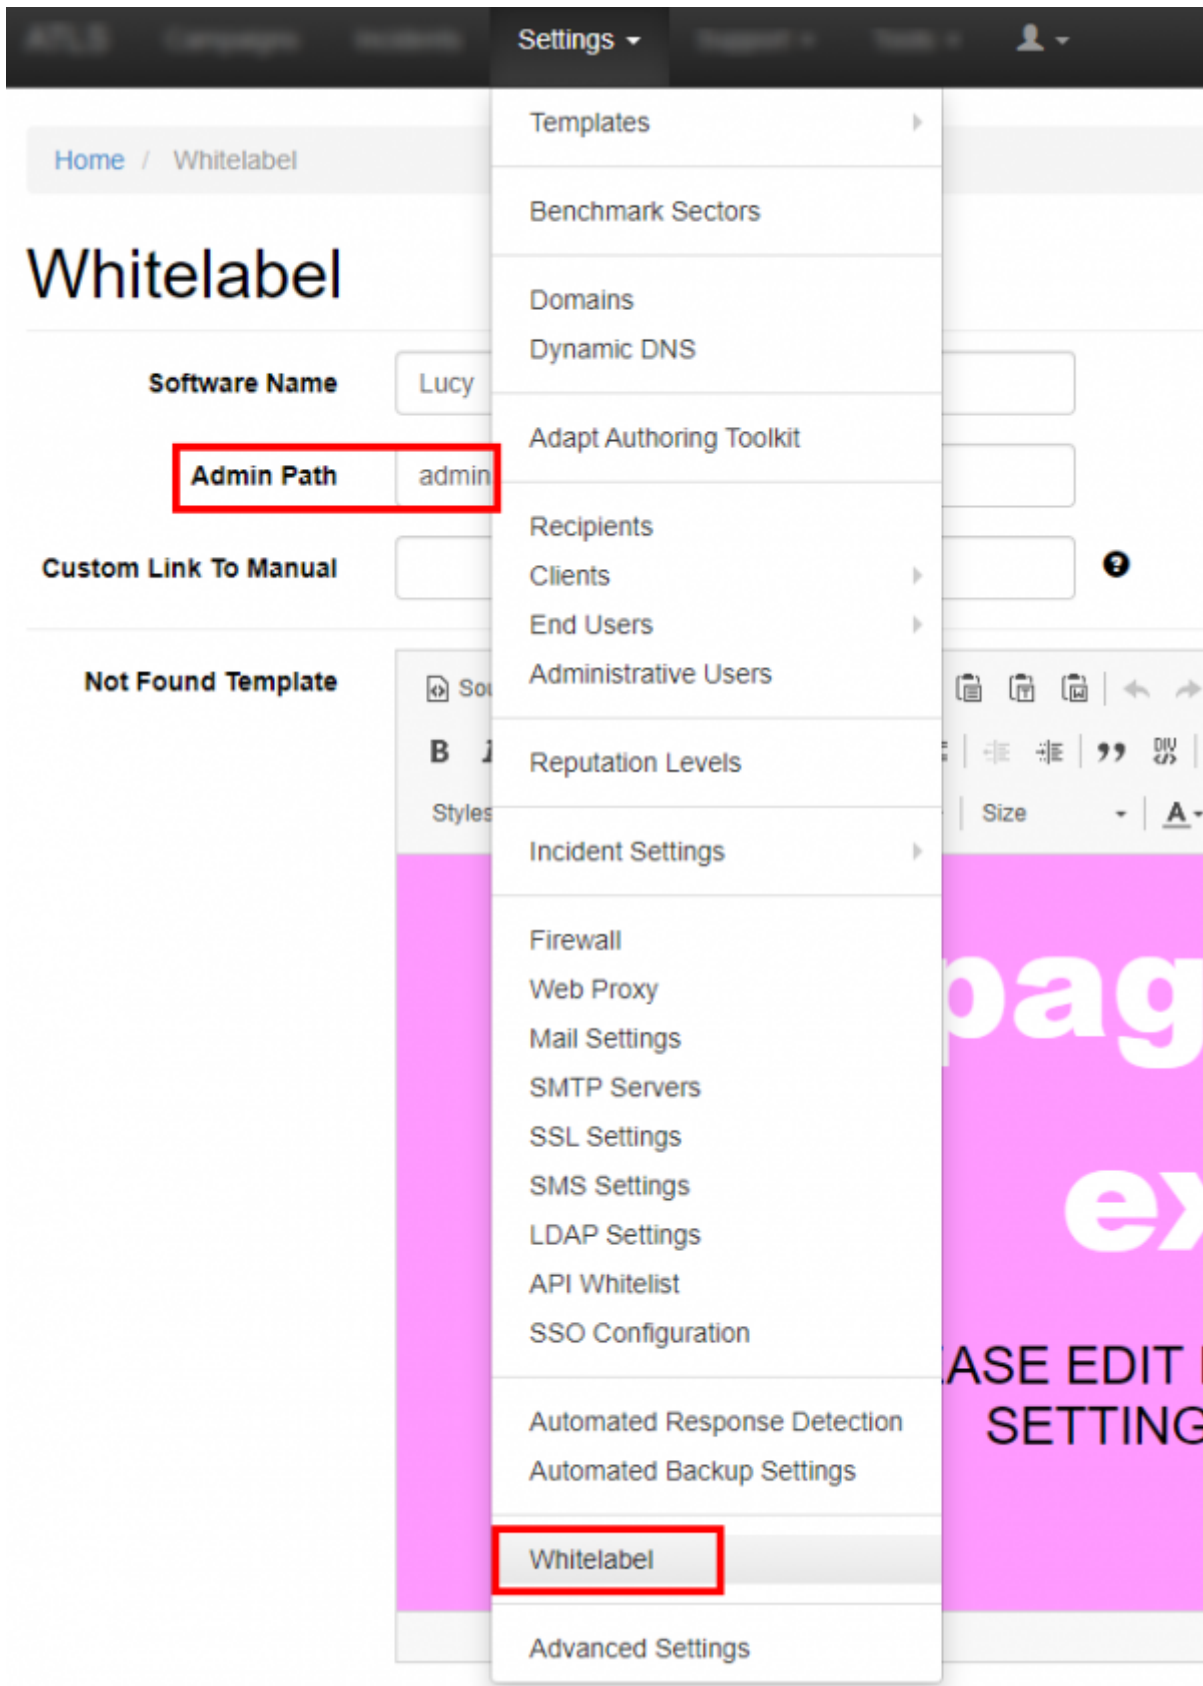

LUCY's administrative access URL is by default "/admin". You can change that URL within the Whitelabel menu:

From:

<https://wiki.lucysecurity.com/> - **LUCY**

Permanent link:

https://wiki.lucysecurity.com/doku.php?id=custom_admin_url_title